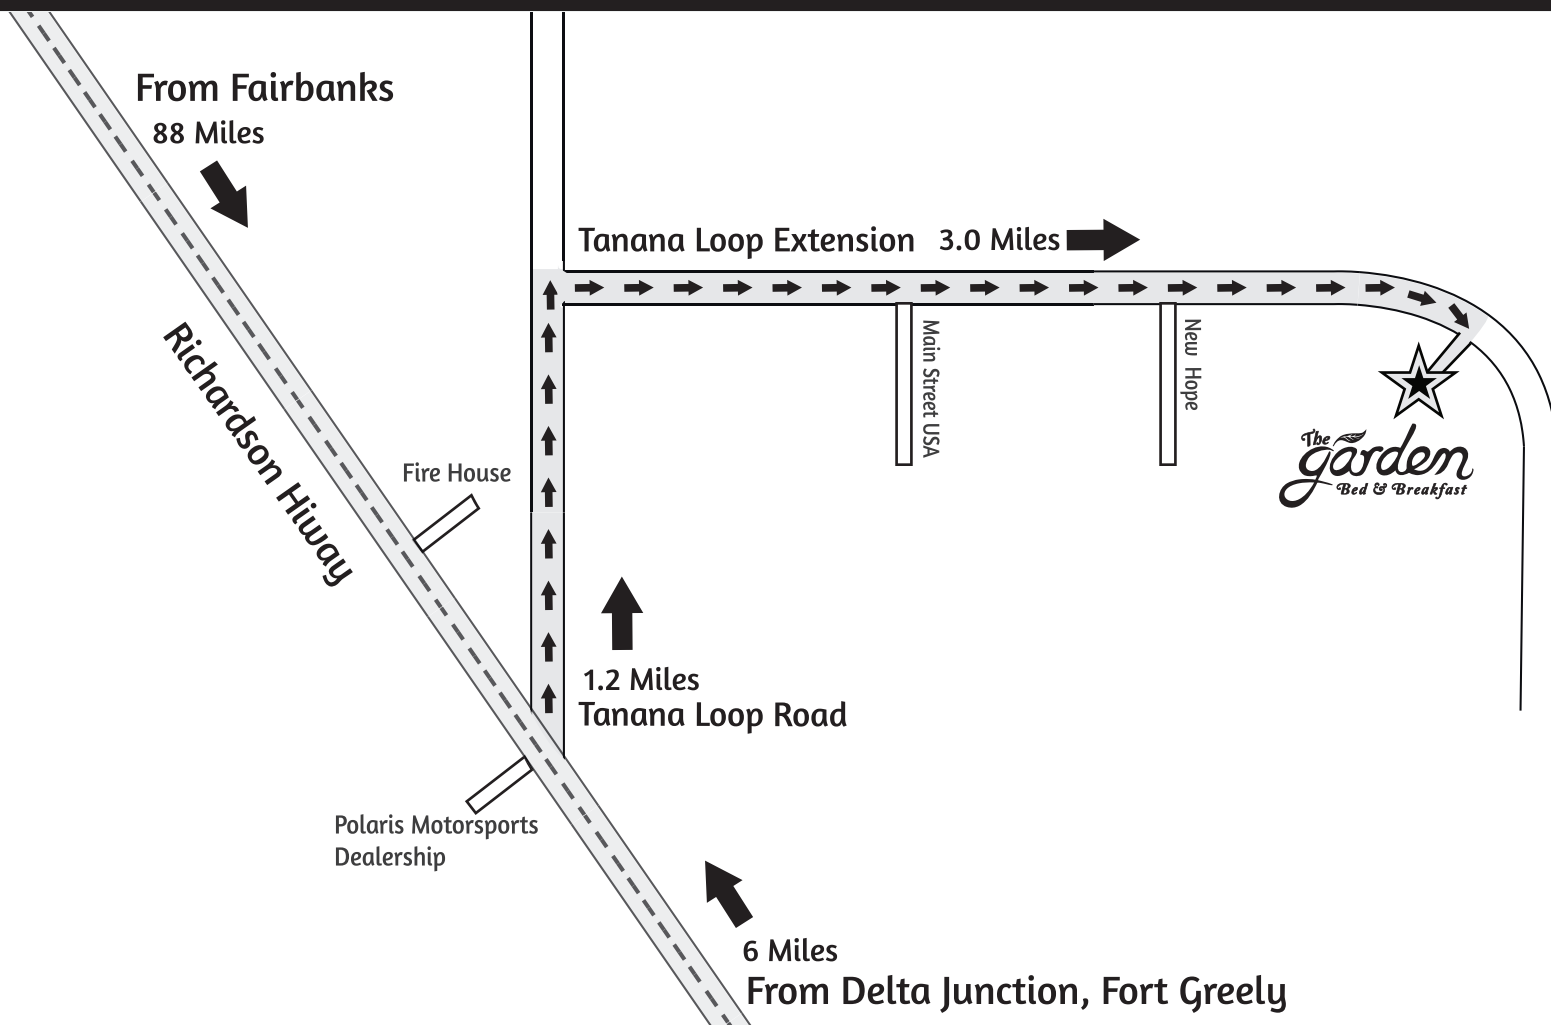

The *garden* Bed & Breakfast

3103 Tanana Loop Extension
Delta Junction, Alaska, 99737

(907) 895-4633

rbstillie@yahoo.com

From Fairbanks

Travel 89 miles south on the Richardson Hiway

Turn Left onto Tanana Loop Road, across from the Polaris Dealership. Travel 1.2 Miles

Turn Right onto Tanana Loop Extension, Travel 3.0 Miles.

You will see a big field with a white pole barn and cabins.

The driveway is right where the road curves, and is marked with a sign.

Turn into the driveway and your destination is the big yellow house.

From Delta Junction

Travel about 6 miles north on the Richardson Hiway

Turn Right on Tanana Loop Road, across from the Polaris Dealership. Travel 1.2 Miles

Turn Right onto Tanana Loop Extension, Travel 3.0 Miles.

You will see a big field with a white pole barn and cabins.

The driveway is right where the road curves, and is marked with a sign.

Turn into the driveway and your destination is the big yellow house.